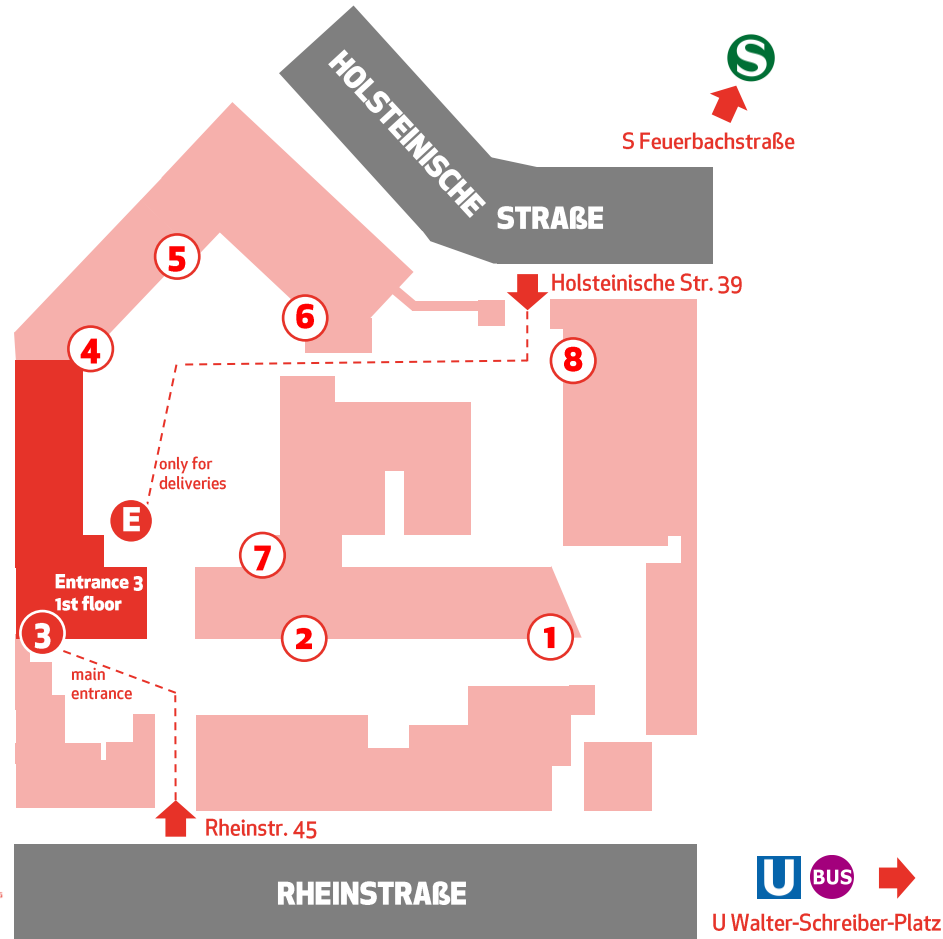

BETTER is here
DAY.

Visitor information

BETTER DAY event & promotion GmbH

Rheinstr. 45, 12161 Berlin

<https://goo.gl/maps/vAxAgm1USnr>

come to (a) BETTER DAY

BETTER DAY event & promotion GmbH
Rheinstraße 45, 12161 Berlin
Tel. +49 30 325 12 40

OPENING HOURS
Monday – Friday 9am to 6pm

LOCATION
Located in a typical Berlin factory office „Goertz-Höfe“:
in the first courtyard left to entrance 3, then first floor.
Parking lot in front of the office.

PUBLIC TRANSPORT
S-Bahn (local railway): S Feuerbachstr.
U-Bahn (underground): U Walther-Schreiber-Platz
Fernbahnhof (railway station): Berlin-Südkreuz
Bus: 181, 186, M48, M76, M85, Ng, N81, X76

PLEASE INFORM US, IF YOU NEED A BARRIER-FREE
ACCESS

inside the GOERTZ HÖFE

BETTER DAY event & promotion GmbH
Rheinstraße 45, 12161 Berlin
Tel. +49 30 325 12 40

OPENING HOURS
Monday – Friday 9am to 6pm

VISITORS
Please use the entrance from Rheinstr. 45 into the „Goertz-Höfe“. In the first courtyard left to entrance **3**, then first floor.