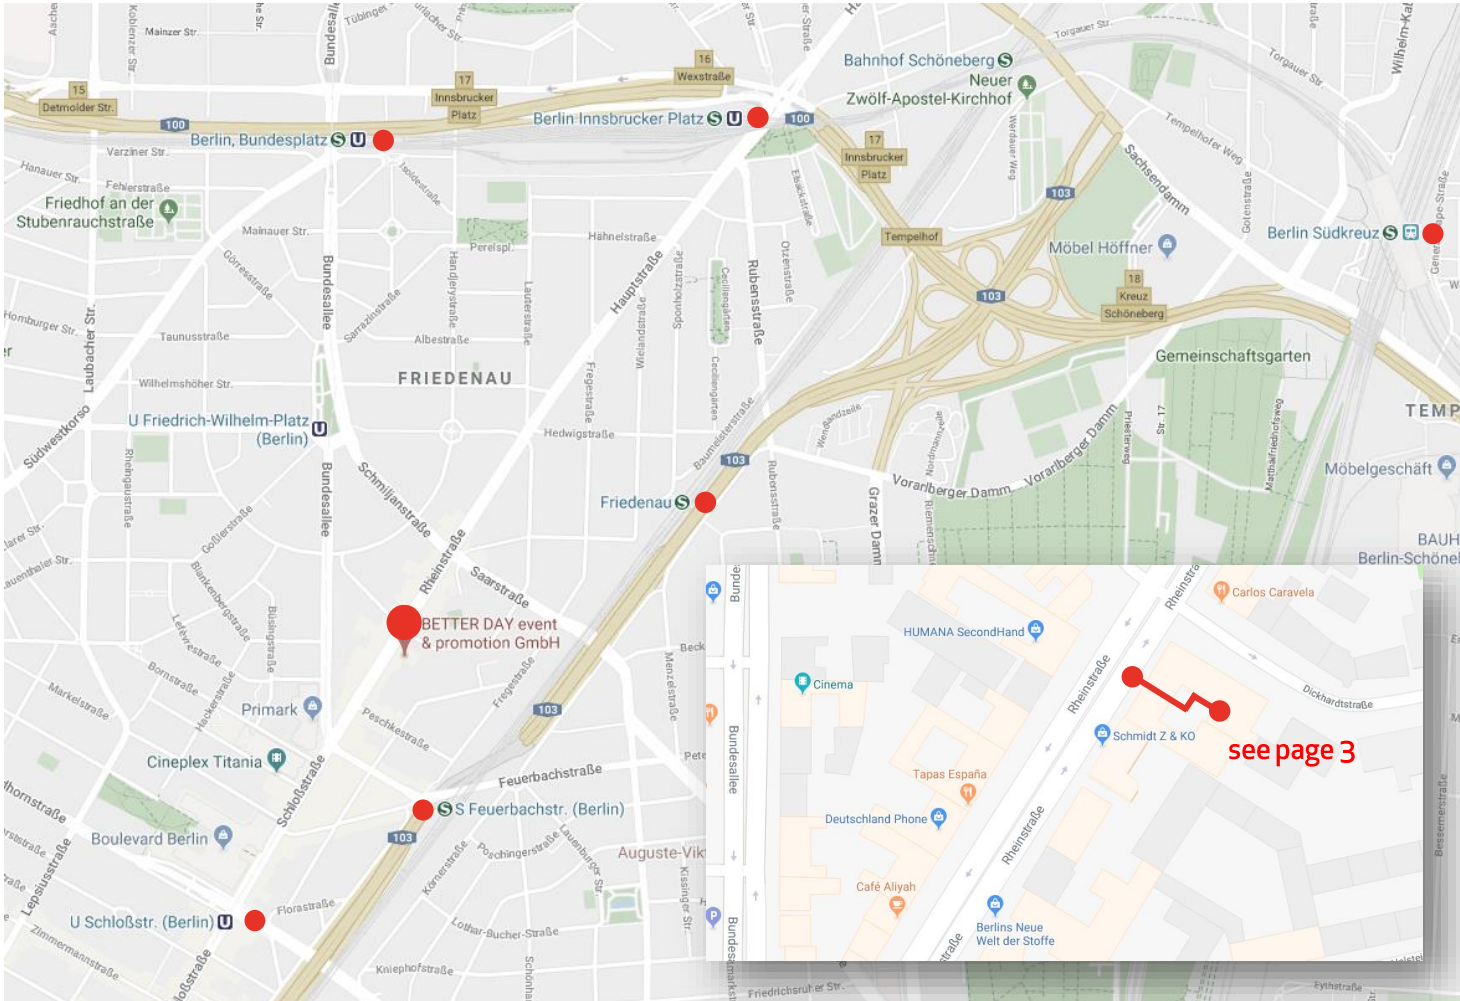

come to (a) BETTER DAY

BETTER DAY event & promotion GmbH
Rheinstraße 45, 12161 Berlin
Tel. +49 30 325 12 40

OPENING HOURS
Monday – Friday 9am to 6pm

LOCATION
Located in a typical Berlin factory office „Goertz-Höfe“:
in the first courtyard left to entrance 3, then first floor.
Parking lot in front of the office.

PUBLIC TRANSPORT
S-Bahn (local railway): S Feuerbachstr.
U-Bahn (underground): U Walther-Schreiber-Platz
Fernbahnhof (railway station): Berlin-Südkreuz
Bus: 181, 186, M48, M76, M85, Ng, N81, X76

PLEASE INFORM US, IF YOU NEED A BARRIER-FREE
ACCESS